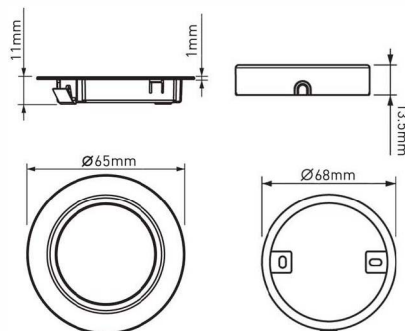

### Specification:

**Wattage:** 1.65W  
**Voltage:** 24V ■  
**LED Qty:** 24  
**Kelvin:** Cool White (6500K)  
           Warm White (3000K)  
**Lumen output:** Cool White (100 lm)  
                   Warm White (93 lm)  
**Beam Angle:** 110°  
**Life Span:** 35,000 hours  
**Cable Length:** 2.5m  
**Finish:** Stainless Steel  
**IP Rating:** IP20  
**Dimmable:** Yes with Sensio dimmers

### Dimensions:

Cut-out: 60mm

Includes screws for installation.

### Key Selling Points:

- The LED points are now diffused in our standard surface light fitting
- This fitting has a luminous efficiency of 61 lm/W
- Stainless Steel fitting available with either cool white or warm white LED. Choose the LED colour to perfectly compliment your work surfaces and overall kitchen design
- Switch/dim using Sensio sensors and controllers
- Each fitting has 2.5m of cable with a JB4 plug on the end for simple connection to the driver. Use the SE9009 to extend if required