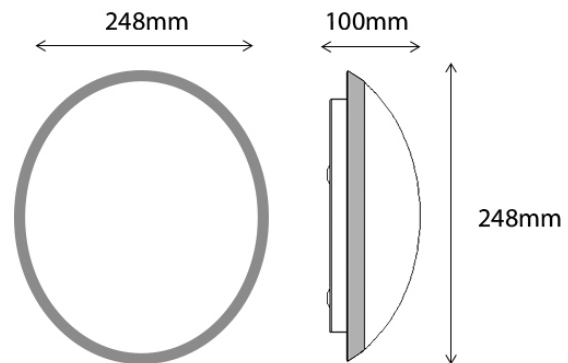

Cora

Dome LED Ceiling Light

Specification:

Wattage: 12W

Voltage: 240V

LED Qty: 60

Kelvin: Warm white (3000k)

Lumens: 1050 lm

Beam Angle: 120 degrees

IP Rating: IP44

Product code:

SE62191W0 - Cora Dome LED Ceiling Light

Dimensions:

Key Selling Points:

- This fitting features a chrome ceiling plate and frosted glass diffuser.
- Once illuminated gives out diffused light.
- 60 long lasting LED's integrated within the fitting - lifespan of 30,000 hours.
- This fitting has a luminous efficacy of 87 lm/W making it exceptionally bright.
- Warm white LED.
- IP44 rated, suitable in zone 2 areas of the bathroom.