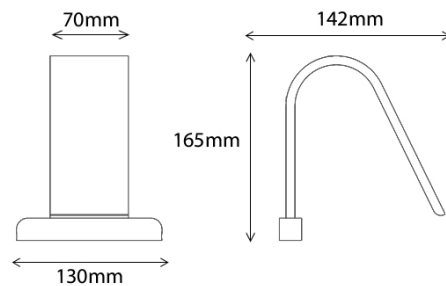

## Curved Over Mirror Light

**Specification:**

- Wattage:** 3W
- Voltage:** 350mA
- Kelvin:** Cool white (6000k)  
Warm white (3000k)
- Lumens:** 450 lm
- LED Type:** COB LED
- Lamp Life:** 9 years
- Beam Angle:** 120 degrees
- Cable Length:** 1m
- IP Rating:** IP44

**Product code:**

- SE34301C0 - Cascade Curved Over Mirror Light Cool White
- SE34301W0 - Cascade Curved Over Mirror Light Warm White

**Dimensions:**

**Accessories**

SE490050 - 3W 350mA IP44 Driver

SE491050 - 12W 350mA IP44 Driver