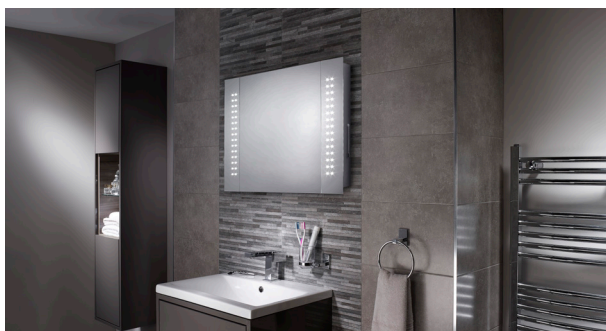

Finlay LED Cabinet Mirror

Specification:

Wattage: 4.2W
Voltage: 240V
LED Qty: 60
LED Lifespan: 30,000 hours
Kelvin: Natural White (4000k)
Lumens: 390 lm
IP Rating: IP44

Product Code:

SE30826C0 - Finlay LED Cabinet Mirror

Dimensions:

Key Selling Points:

- This LED cabinet includes a convenient double sided mirror door which is perfect for shaving and applying make-up when the door is opened and closed.
- 2 fully adjustable internal glass shelves make this cabinet a great storage solution.
- 60 x 0.07W energy saving natural white LEDs provide optimum illumination making this cabinet a great task light.
- Pull cord to easily activate the LEDs.
- Mains 240V connection required.