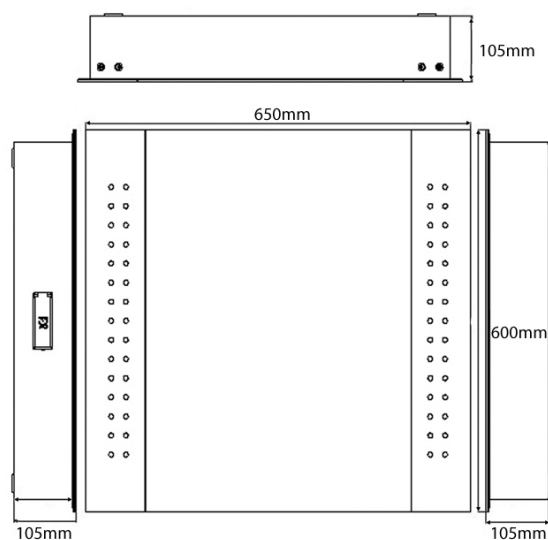

Finlay LED Cabinet Mirror

Specification:

Wattage: 4.2W
Voltage: 240V
LED Qty: 60
LED Lifespan: 30,000 hours
Kelvin: Natural White (4000k)
Lumens: 390 lm
IP Rating: IP44

Product Code:

SE30826C0 - Finlay LED Cabinet Mirror

Dimensions:

Key Selling Points:

- This LED cabinet includes a convenient double sided mirror door which is perfect for shaving and applying make-up when the door is opened and closed.
- 2 fully adjustable internal glass shelves make this cabinet a great storage solution.
- 60 x 0.07W energy saving natural white LEDs provide optimum illumination making this cabinet a great task light.
- Pull cord to easily activate the LEDs.
- Mains 240V connection required.