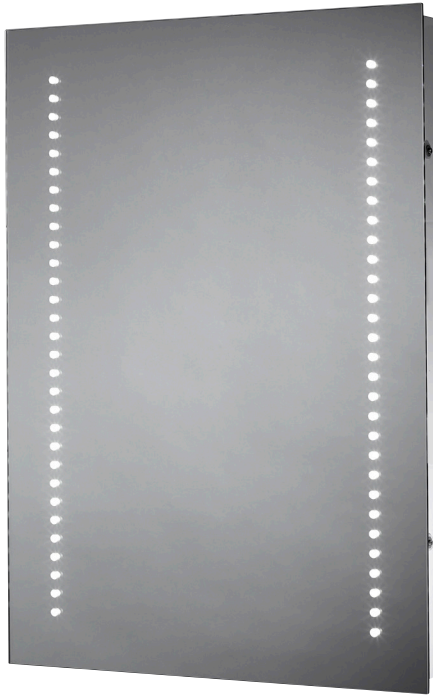

## Slimline LED Mirror

### Specification:

**Wattage:** 4.2W

**Voltage:** 240V

**LED Qty:** 60

**Kelvin:** Cool white (6000k)

**Lumens:** 360 lm

**IP Rating:** IP44

### Product code:

SE30696C0.1 - Kai Slimline LED Mirror

### Key Selling Points:

- This stylish mirror features a row of LED's on each side to provide optimum light output
- Integrated infrared sensor to activate LED's & demister
- Full sized integrated demister pad controlled by the IR sensor
- Integrated charging socket suitable for electric shavers and toothbrushes
- Rotatable - can be hung landscape or portrait
- IP44 rated, suitable in zone 2 areas of the bathroom