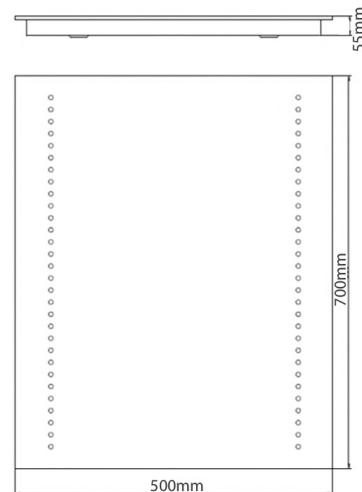

### Specification:

**Wattage:** 4.2W

**Voltage:** 240V

**LED Qty:** 60

**Kelvin:** Cool white (6000k)

**Lumens:** 360 lm

**IP Rating:** IP44

### Dimensions: