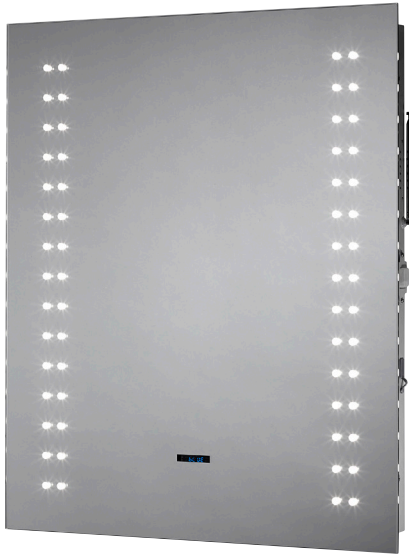

## Bluetooth LED Mirror

### Specification:

**Wattage:** 9.6W

**Voltage:** 240V

**LED Qty:** 60

**Kelvin:** Natural white (4000k)

**Lumens:** 845 lm

**IP Rating:** IP44

### Product code:

SE30656C0 - Apollo Bluetooth LED Mirror

### Key Selling Points:

- Integrated Bluetooth audio speakers.
- Play music by connecting your Bluetooth mobile device to the mirror.
- Integrated infrared sensor to activate LED's.
- Integrated demister pad activated via independent rocker switch.
- Integrated shaver socket suitable for electric shavers and toothbrushes.
- IP44 rated, suitable in zone 2 areas of the bathroom.