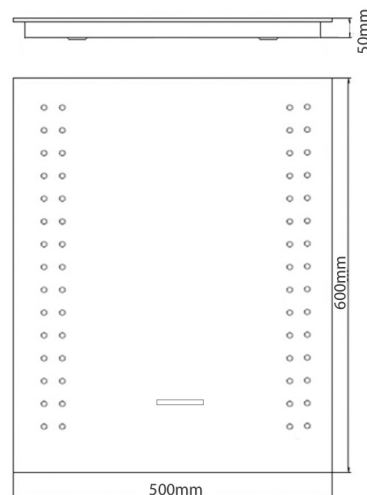

### Specification:

**Wattage:** 9.6W

**Voltage:** 240V

**LED Qty:** 60

**Kelvin:** Natural white (4000k)

**Lumens:** 845 lm

**IP Rating:** IP44

### Dimensions: