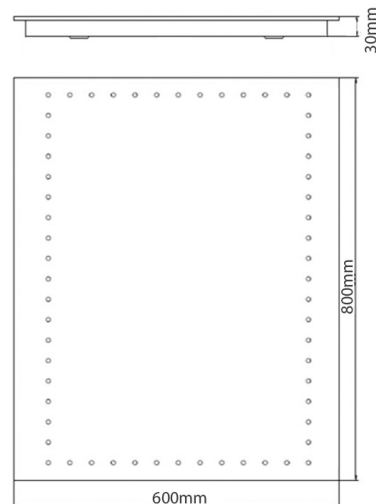

Bronte

LED Border Mirror

Specification:

Wattage: 4.2W

Voltage: 240V

LED Qty: 60

Kelvin: Natural white (4000k)

Lumens: 360 lm

IP Rating: IP44

Product code:

SE30576C0.1- Bronte LED Border Mirror

Dimensions:

Key Selling Points:

- 60 integrated LED's provide optimum light output.
- Integrated infrared sensor to activate LED's.
- Full sized integrated demister pad - activated via rocker switch.
- Rotatable - can be hung landscape or portrait.
- IP44 rated, suitable in zone 2 areas of the bathroom.