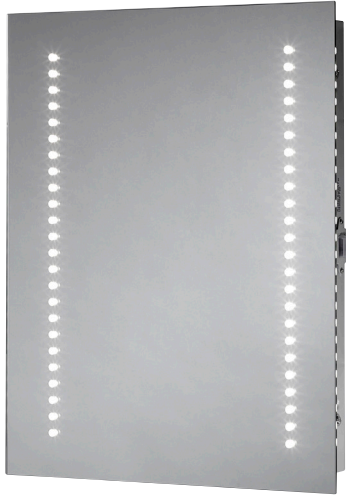

## Compact LED Mirror

### Specification:

**Wattage:** 7.68W

**Voltage:** 240V

**LED Qty:** 48

**Kelvin:** Natural white (4000k)

**Lumens:** 653 lm

**IP Rating:** IP44

### Product code:

SE30556C0 - Sienna Compact LED Mirror

### Key Selling Points:

- This mirror features a row of natural white LED's on both sides for superb illumination.
- This mirror's small size makes it a discreet fitting.
- Integrated infrared sensor to activate LED's.
- Full sized integrated demister pad - activated via rocker switch.
- Integrated shaver socket suitable for electric shavers and toothbrushes.
- IP44 rated, suitable in zone 2 areas of the bathroom.