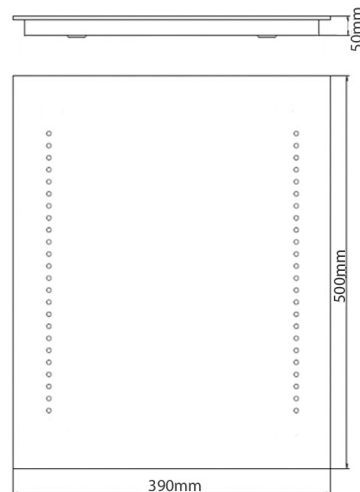

### Specification:

**Wattage:** 7.68W

**Voltage:** 240V

**LED Qty:** 48

**Kelvin:** Natural white (4000k)

**Lumens:** 653 lm

**IP Rating:** IP44

### Dimensions: