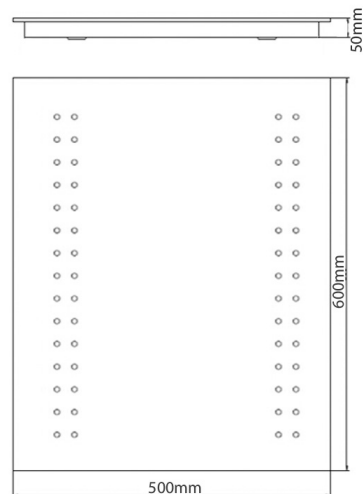

Skye

Slimline LED Mirror

Specification:

Wattage: 4.2W

Voltage: 240V

LED Qty: 60

Kelvin: Cool white (6000k)

Lumens: 420 lm

IP Rating: IP44

Product code:

SE30536C0 - Skye Slimline LED Mirror

Dimensions:

Key Selling Points:

- 60 integrated LED's provide optimum light output.
- Integrated infrared sensor to activate LED's - great for maintaining hygiene levels.
- Full sized integrated demister pad - activated via infrared sensor.
- IP44 rated, suitable in zone 2 areas of the bathroom.