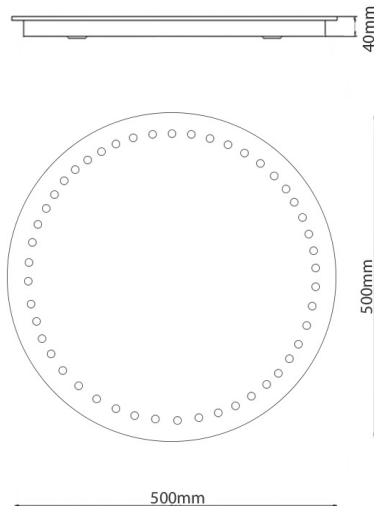

## Round Slimline LED Mirror

### Specification:

**Wattage:** 3.36W

**Voltage:** 240V

**LED Qty:** 48

**Kelvin:** Cool white (6000k)

**Lumens:** 336 lm

**IP Rating:** IP44

### Product code:

SE30516C0 - Orla Slimline LED Mirror

### Dimensions: