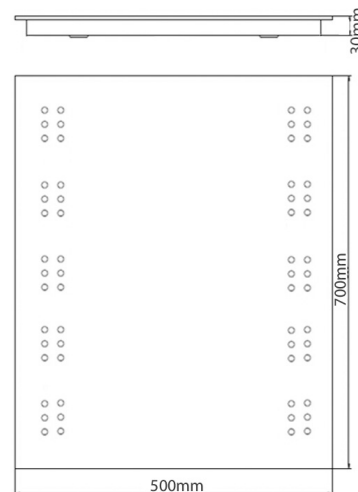

Ava

LED Battery Operated Mirror

**Specification:****Wattage:** 4.2W**Voltage:** 240V**LED Qty:** 60**Kelvin:** Natural white (4000k)**Lumens:** 360 lm**IP Rating:** IP44**Product code:**

SE30506C0.1 - Ava Battery Operated Mirror

Dimensions:**Key Selling Points:**

- 60 high powered LED's provide perfect task lighting.
- This mirror is battery operated and requires 8 x AA batteries (not included).
- Also suitable for rechargeable batteries.
- Suitable for retrofitting.
- Rocker switch to activate lights.
- IP44 rated, suitable in zone 2 areas of the bathroom.