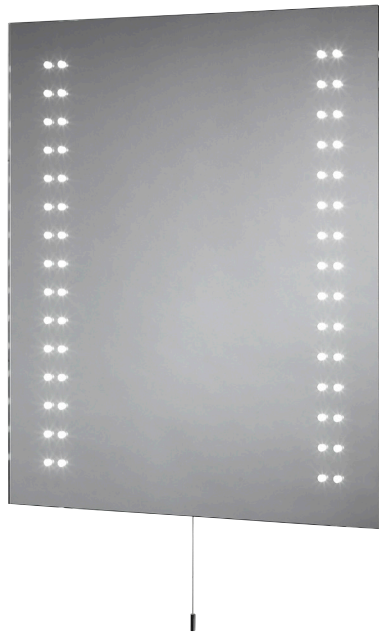

Tula

Slimline 60 Diode LED Mirror

Specification:

Wattage: 4.2W

Voltage: 240V

LED Qty: 60

Kelvin: Cool white (6000k)

Lumens: 420 lm

IP Rating: IP44

Product code:

SE30486C0 - Tula Slimline 60 Diode LED Mirror

Dimensions:

Key Selling Points:

- This stylish mirror has a double row of LED's on both sides of the mirror.
- The ultra slim profile makes this mirror very discreet.
- Chrome pull chord to easily activate lights.
- IP44 rated, suitable in zone 2 areas of the bathroom.