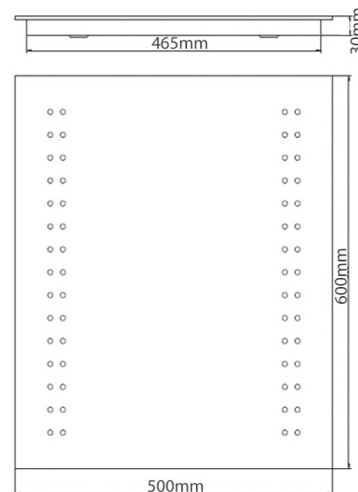

Tula

Slimline 60 Diode LED Mirror

Specification:

Wattage: 4.2W

Voltage: 240V

LED Qty: 60

Kelvin: Cool white (6000k)

Lumens: 420 lm

IP Rating: IP44

Product code:

SE30486C0 - Tula Slimline 60 Diode LED Mirror

Dimensions:

Key Selling Points:

- This stylish mirror has a double row of LED's on both sides of the mirror.
- The ultra slim profile makes this mirror very discreet.
- Chrome pull chord to easily activate lights.
- IP44 rated, suitable in zone 2 areas of the bathroom.