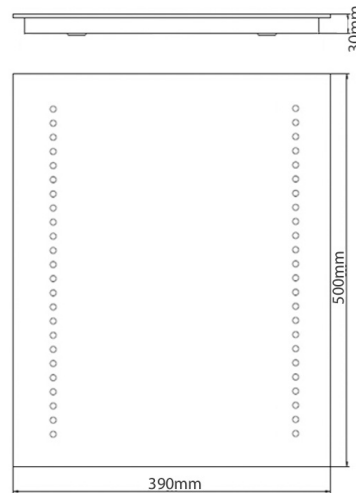

### Specification:

**Wattage:** 3.36W

**Battery Operated:** Yes

**LED Qty:** 48

**Kelvin:** Cool white (6000k)

**Lumens:** 336 lm

**IP Rating:** IP44

### Dimensions: