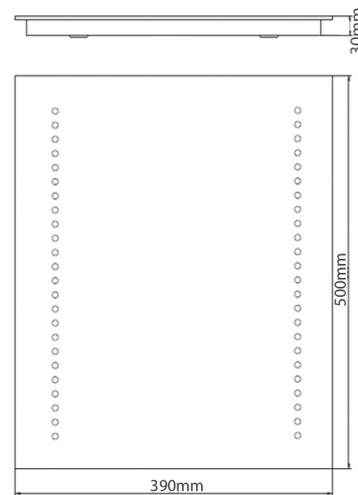

### Specification:

**Wattage:** 3.36W

**Voltage:** 240V

**LED Qty:** 48

**Kelvin:** Cool white (6000k)

**Lumens:** 336 lm

**IP Rating:** IP44

### Product code:

SE30456C0 - Ester Slimline LED Mirror

### Dimensions:

### Key Selling Points:

- 48 high powered LED's provide optimum light output.
- Ultra slim design makes this mirror discreet.
- Easy to install.
- Chrome pull cord to activate LED's.
- IP44 rated, suitable in zone 2 areas of the bathroom.