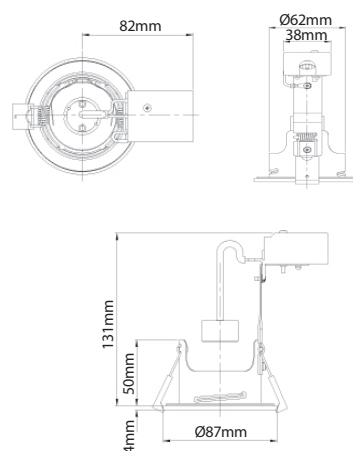

GU10 Shower Light

Specification:

- Voltage:** 240V
- Finish:** White and Chrome
- IP Rating:** IP65
- Cut Out Size:** 75mm

*Lamps not included - purchase separately

Product code:

- SE30014W0.1 - GU10 Shower Light - White
- SE30022W0.1 - GU10 Shower Light - Chrome

Dimensions:

Key Selling Points:

- IP65 rated fitting, suitable for use in zones 1 & 2 of the bathroom
- GU10 fitting. Runs at 240V so no external transformer or driver is required.
- Available in a choice of 2 finishes; chrome or white.
- Choose the fitting you require in the desired finish, then select the LED lamp you'd like, choosing from warm white or cool white LED.
- The lamp itself sits close to the glass for increased span of light.
- The fitting is suitable for use above a shower cubical or bath.