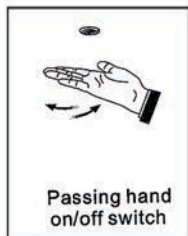

Key Selling Points:

- The lens creates a diffused look for the SLS appearance
- Increased number of LED's for high brightness
- Fittings daisy chain together for simple installation
- New slimline, discreet fitting
- Elongated design means an increased spread of light across the worktop
- Passing hand sensor means that the fitting does not need to be touched
- Low wattage of 2.5W for low energy consumption