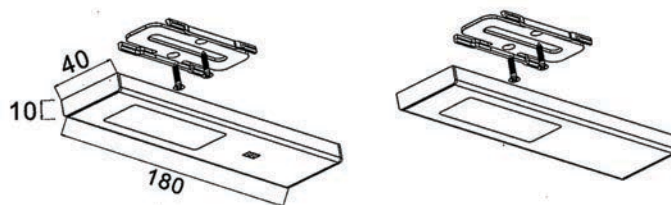

Accessories:

SE9009 – 2.5m Extension Cable
 SE7003AL – 300mm Quadra Cable Channel

Installation and operation:

Daisy chain non-sensor fittings to one sensor fitting for synchronised switching of all lighting in the run via the integrated passing hand sensor.

Key Selling Points:

- The lens creates a diffused look for the SLS appearance
- Increased number of LED's for high brightness
- Fittings daisy chain together for simple installation
- New slimline, discreet fitting
- Elongated design means an increased spread of light across the worktop
- Passing hand sensor means that the fitting does not need to be touched
- Low wattage of 2.5W for low energy consumption