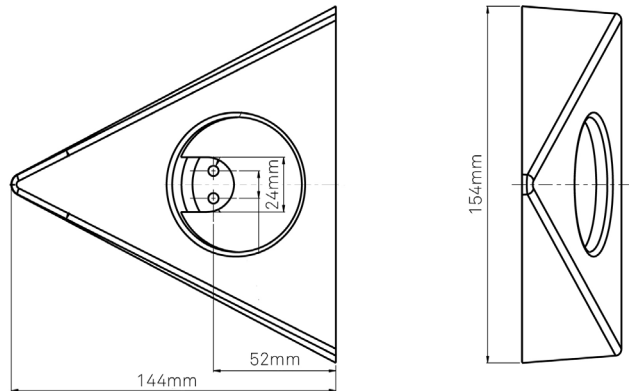

### Specification:

- Wattage:** 1.65W
- Voltage:** 24V
- Kelvin:** Cool White (5000K)  
Natural White (4000K)  
Warm White (3000K)
- Beam Angle:** 110 degrees
- Lifespan:** 35,000 hours
- Finish:** Stainless Steel
- Cable Length:** 1.5m
- Lumens:** 150 lm (CW) 150 lm (NW) 130 lm (WW)

### Dimensions: