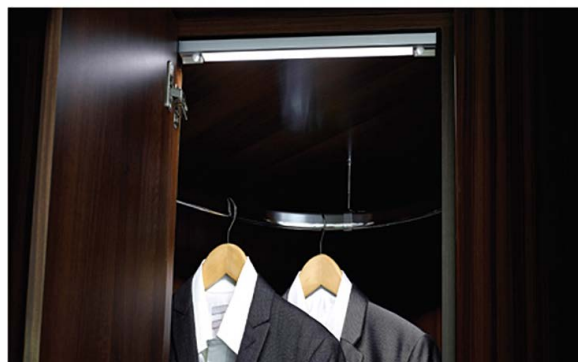

Key Selling Points:

- Contains 2 integrated PIR sensor switches, so the light will switch on no matter which side of the wardrobe is opened.
- The PIR has a detection range of 2m so the fitting can be placed in the centre of the wardrobe and will still detect the door opening.
- Surface mounted product for simple installation.
- The LED's in this fitting are concealed.
- The curved aspect of the fitting means the light is dispersed evenly and is directed back into the wardrobe/cabinet as required.
- The LED's in this fitting have a lifespan of 30,000 hours.
- High light output, low energy consumption.
- Each 400mm fitting runs at only 2.2W.