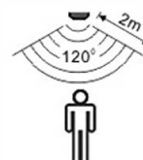

Driver:

SE40625 - 6W LED Driver with 4 Port JB4 Distributor

PIR sensor switch