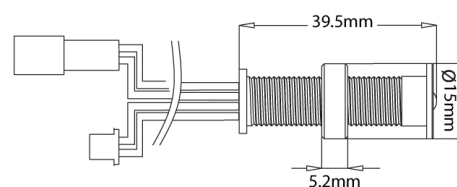

## Specification:

**Wattage:** 0.32W per fitting

**Kelvin:** Cool White (5500K)  
Warm White (3000k)

**Beam Angle:** 90 degrees

**Finish:** Chrome

**Lamp Life:** 9 years

**Cable Length:** 2m

**Lumens:** 8 lm

## Product code:

SE15091C0 - Specto Round Plinth Light - Cool White

SE15091W0 - Specto Round Plinth Light - Warm White

SE15091C4 - Specto Round Plinth Light - 4 Pack - Cool White

SE15091W4 - Specto Round Plinth Light - 4 Pack - Warm White

## Dimensions: (mm)

## Key Selling Points:

- Available as pack, containing 4 or 8 fittings and 1 x 6W driver.
- Individual fittings also available should you wish to have more than 8 fittings run from a single driver.
- IP44 rated (protected against water splashes).
- 15mm fittings - very discreet.
- The fittings daisy chain together for simple installation.
- Cut out size: 10mm.
- Chrome surround with an individual LED per fitting.
- Compatible with Sensio 24V switches and dimmers.
- The driver in the packs (SE40553) has a maximum allowance of 6W - max. of 18 fittings run from one driver.