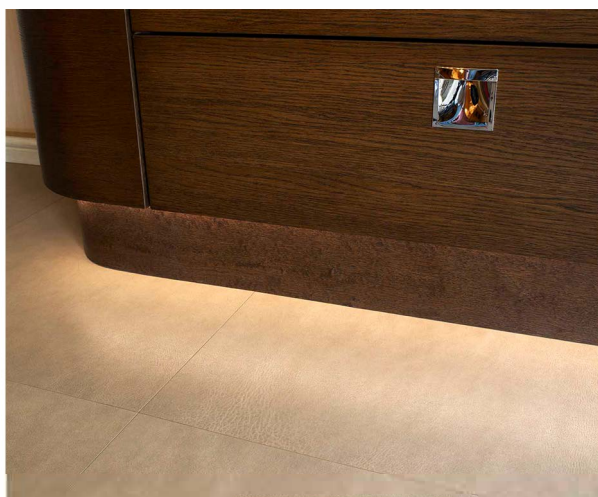

### Key Selling Points:

- With only one flexible strip the LED colour can be set from warm white through the full spectrum to cool white.
- Use with the DuoFlex Remote Control or Multi-Light Control application to select the perfect colour or brightness (Bluetooth receiver required for this feature).
- Quick and easy installation - strips have 3M self adhesive backing tape.
- Male and female ends on the strip allow you to join multiple strips to create the length that you require.
- A maximum length of 6m of the Duoflex can be run from each receiver.
- The strip can be cut every 100mm. Scissor icons mark where the strip can be cut. Once the strip has been cut, the cut-off piece cannot be re-used.