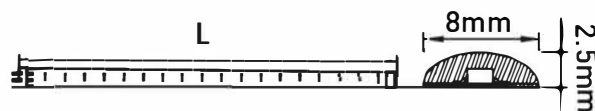

12V

VIVA

LED Flexible Strip

Specification:

Length: 2000mm
 Wattage: 5W
 Voltage: 12V ■
 LED Qty: 72pcs
 Lumen output: 330lm
 Beam Angle: 120°
 Life Span: 25,000 hours
 LED Colour: Warm White (2700K) - with the appearance of 3500K
 IP Rating: IP20

Product codes and notes:

The SE10311WW.2 flexible strip to the above specification will only be provided as part of a 80M within the following part-codes:

SE10314 - 2.5m driver connection cable

SE10316 - 50mm corner connection cable

SE10317 - 1500mm inter-connection cable

SE10318MCC - Mini-cut connector

Dimensions (mm):

Key Selling Points:

- Three lengths available, 300mm, 1000mm & 2000mm.
- Quick and easy installation - strip has self adhesive backing
- Can be cut to length (can be cut at 85mm intervals)
- Very versatile, use on plinths, under or above cabinets, around island units, under breakfast bars or for design projects.
- Long lamp life
- No UV/IR radiation