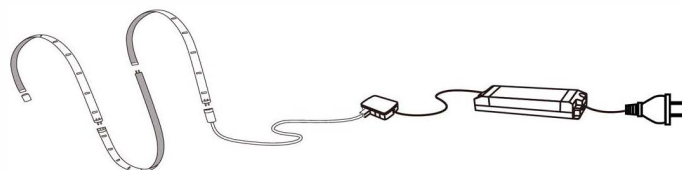

12V

VIVA

LED Flexible Strip

Specification:

Length: 2000mm
 Wattage: 5W
 Voltage: 12V ■
 LED Qty: 72pcs
 Lumen output: 330lm
 Beam Angle: 120°
 Life Span: 25,000 hours
 LED Colour: Warm White (2700K) - with the appearance of 3500K
 IP Rating: IP20

Product codes and notes:

The SE10311WW.2 flexible strip to the above specification will only be provided as part of a 80M within the following part-codes:

SE10314 - 2.5m driver connection cable

SE10316 - 50mm corner connection cable

SE10317 - 1500mm inter-connection cable

SE10318MCC - Mini-cut connector

Dimensions (mm):

Key Selling Points:

- Three lengths available, 300mm, 1000mm & 2000mm.
- Quick and easy installation - strip has self adhesive backing
- Can be cut to length (can be cut at 85mm intervals)
- Very versatile, use on plinths, under or above cabinets, around island units, under breakfast bars or for design projects.
- Long lamp life
- No UV/IR radiation